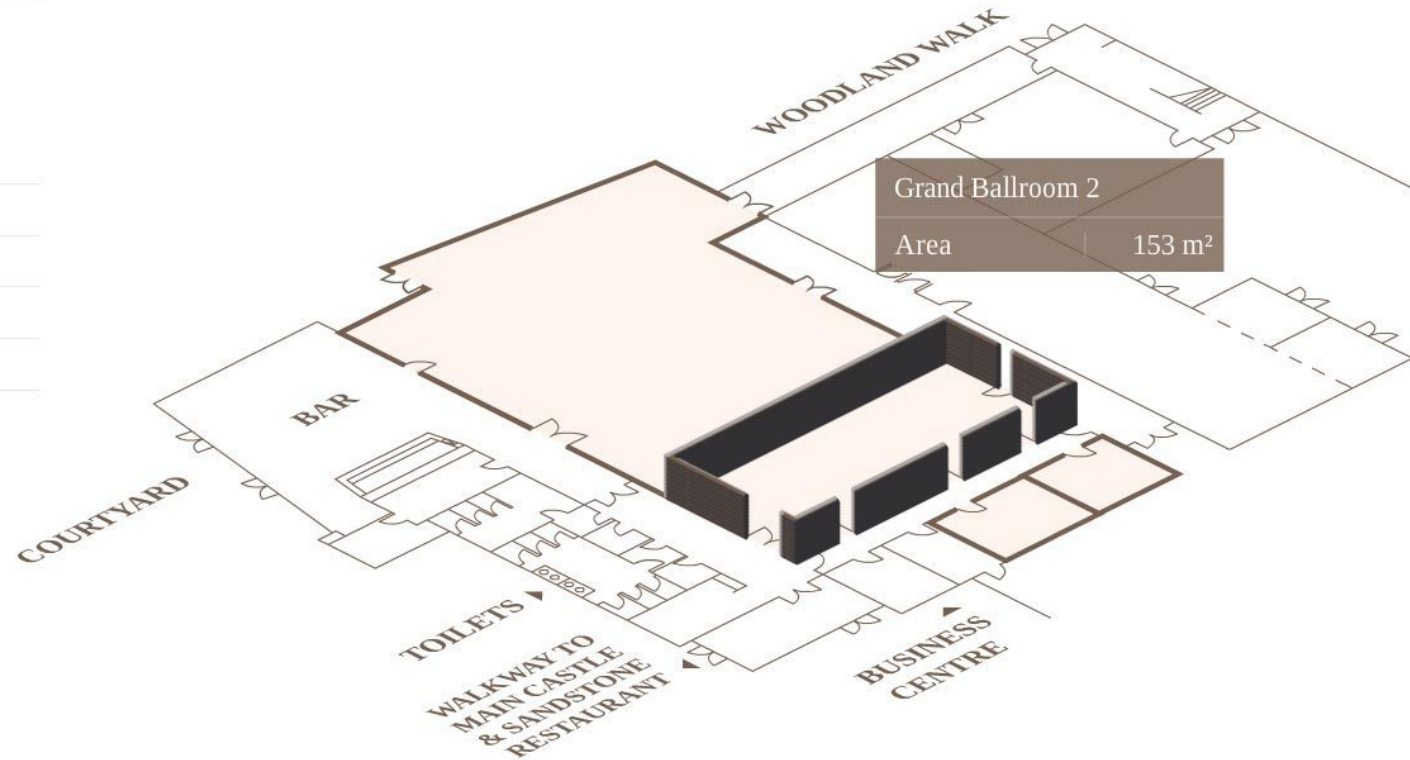

Displayed Room

- Grand Ballroom 1

- Grand Ballroom 2**

- Grand Ballroom 1+2

- Meeting Room 1

- Meeting Room 2

Grand Ballroom 1+2 - 153 m²

Theatre 500	U-Shape 20-120	Classroom 30-200	Open Hollow 100	Caberet 320	Boardroom 20-100
----------------	-------------------	---------------------	--------------------	----------------	---------------------

Displayed Room

Grand Ballroom 1

Grand Ballroom 2

Grand Ballroom 1+2

Meeting Room 1

Meeting Room 2

Grand Ballroom 1+2

Area | 153 m²

Meeting Room 1 - 306 m²

Theatre	U-Shape	Classroom	Open Hollow	Caberet	Boardroom
-	-	-	-	-	10

Displayed Room

Grand Ballroom 1

Grand Ballroom 2

Grand Ballroom 1+2

Meeting Room 1

Meeting Room 2

Meeting Room 2 - 52.5 m²

Theatre	U-Shape	Classroom	Open Hollow	Caberet	Boardroom
-	-	-	-	-	6

Displayed Room

Grand Ballroom 1

Grand Ballroom 2

Grand Ballroom 1+2

Meeting Room 1

Meeting Room 2