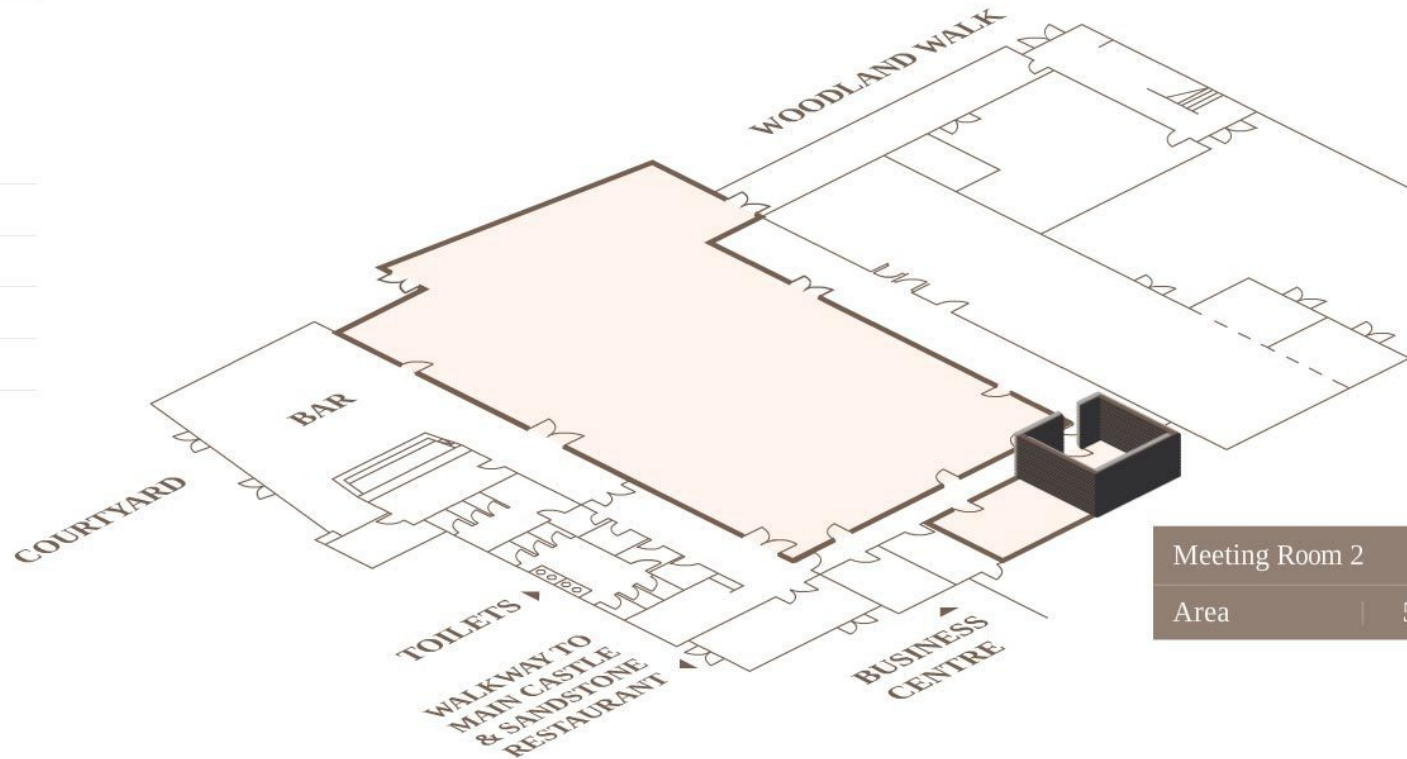

Displayed Room

Grand Ballroom 1

Grand Ballroom 2

Grand Ballroom 1+2

Meeting Room 1

Meeting Room 2

Grand Ballroom 1+2

Area | 153 m²

Meeting Room 1 - 306 m²

Theatre	U-Shape	Classroom	Open Hollow	Caberet	Boardroom
-	-	-	-	-	10

Displayed Room

Grand Ballroom 1

Grand Ballroom 2

Grand Ballroom 1+2

Meeting Room 1

Meeting Room 2

Meeting Room 2 - 52.5 m²

Theatre	U-Shape	Classroom	Open Hollow	Caberet	Boardroom
-	-	-	-	-	6

Displayed Room

Grand Ballroom 1

Grand Ballroom 2

Grand Ballroom 1+2

Meeting Room 1

Meeting Room 2

Meeting Room 2	
Area	52.5 m ²