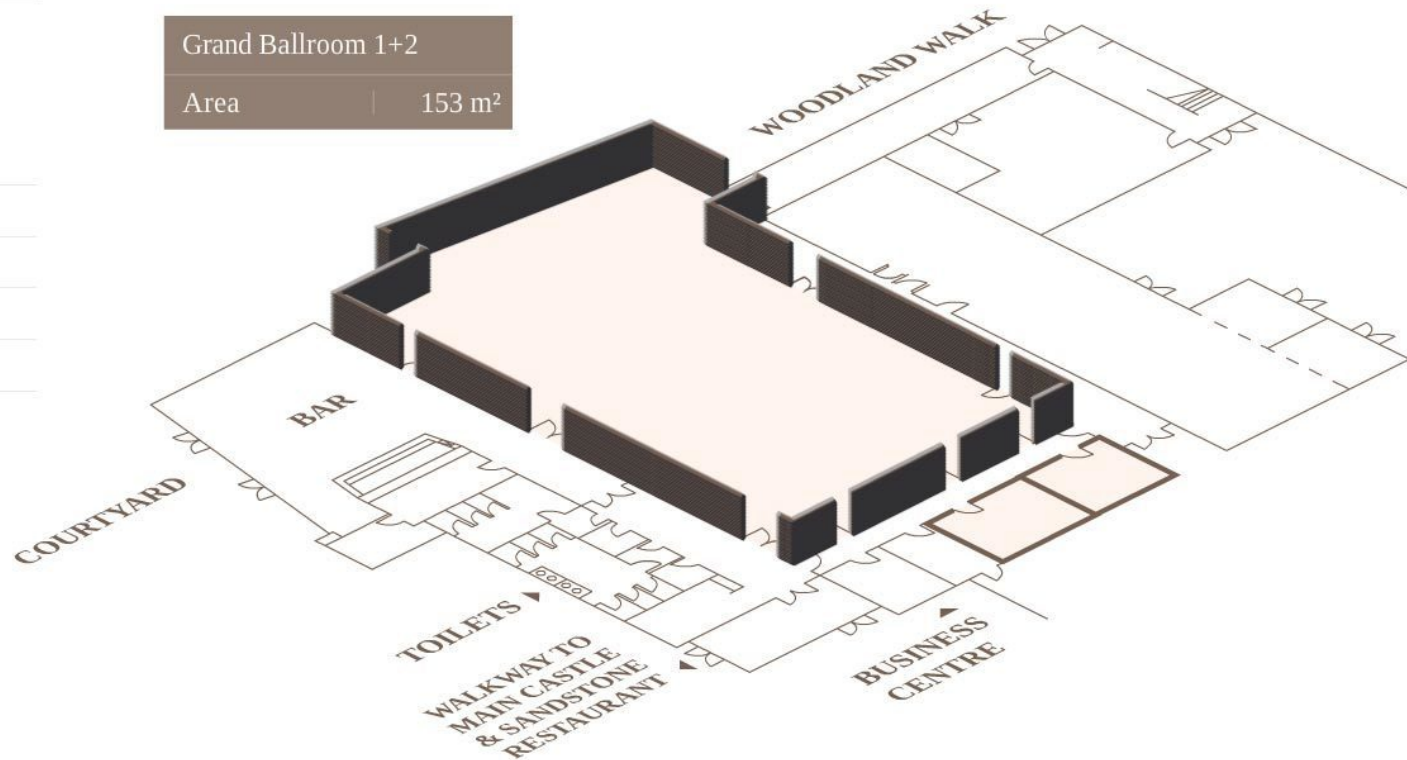

Displayed Room

- Grand Ballroom 1

- Grand Ballroom 2**

- Grand Ballroom 1+2

- Meeting Room 1

- Meeting Room 2

Grand Ballroom 1+2 - 153 m²

Theatre 500	U-Shape 20-120	Classroom 30-200	Open Hollow 100	Caberet 320	Boardroom 20-100
----------------	-------------------	---------------------	--------------------	----------------	---------------------

Displayed Room

Grand Ballroom 1

Grand Ballroom 2

Grand Ballroom 1+2

Meeting Room 1

Meeting Room 2

Grand Ballroom 1+2

Area | 153 m²

Meeting Room 1 - 306 m²

Theatre	U-Shape	Classroom	Open Hollow	Caberet	Boardroom
-	-	-	-	-	10

Displayed Room

Grand Ballroom 1

Grand Ballroom 2

Grand Ballroom 1+2

Meeting Room 1

Meeting Room 2

Meeting Room 2 - 52.5 m²

Theatre	U-Shape	Classroom	Open Hollow	Caberet	Boardroom
-	-	-	-	-	6

Displayed Room

Grand Ballroom 1

Grand Ballroom 2

Grand Ballroom 1+2

Meeting Room 1

Meeting Room 2