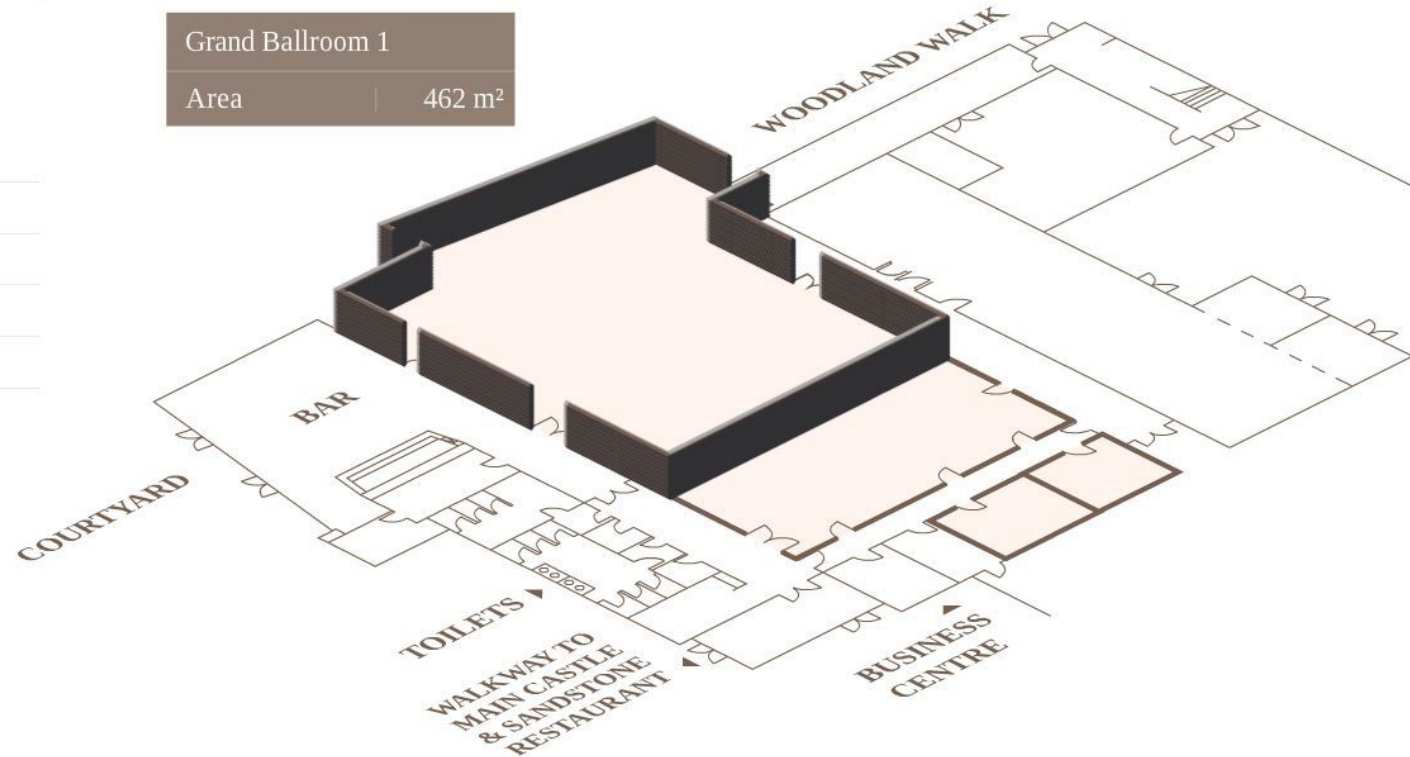

Grand Ballroom 1 - 462 m²

Theatre	U-Shape	Classroom	Open Hollow	Caberet	Boardroom
350	10-40	40-120	20-60	150	10-40

Displayed Room

Grand Ballroom 1

Grand Ballroom 2

Grand Ballroom 1+2

Meeting Room 1

Meeting Room 2

Grand Ballroom 2 - 153 m²

Theatre 150	U-Shape 30	Classroom 10-60	Open Hollow 30	Caberet 100	Boardroom 10-40
----------------	---------------	--------------------	-------------------	----------------	--------------------

Displayed Room

- Grand Ballroom 1

- Grand Ballroom 2**

- Grand Ballroom 1+2

- Meeting Room 1

- Meeting Room 2

Grand Ballroom 1+2 - 153 m²

Theatre 500	U-Shape 20-120	Classroom 30-200	Open Hollow 100	Caberet 320	Boardroom 20-100
----------------	-------------------	---------------------	--------------------	----------------	---------------------

Displayed Room

Grand Ballroom 1

Grand Ballroom 2

Grand Ballroom 1+2

Meeting Room 1

Meeting Room 2

Grand Ballroom 1+2

Area | 153 m²