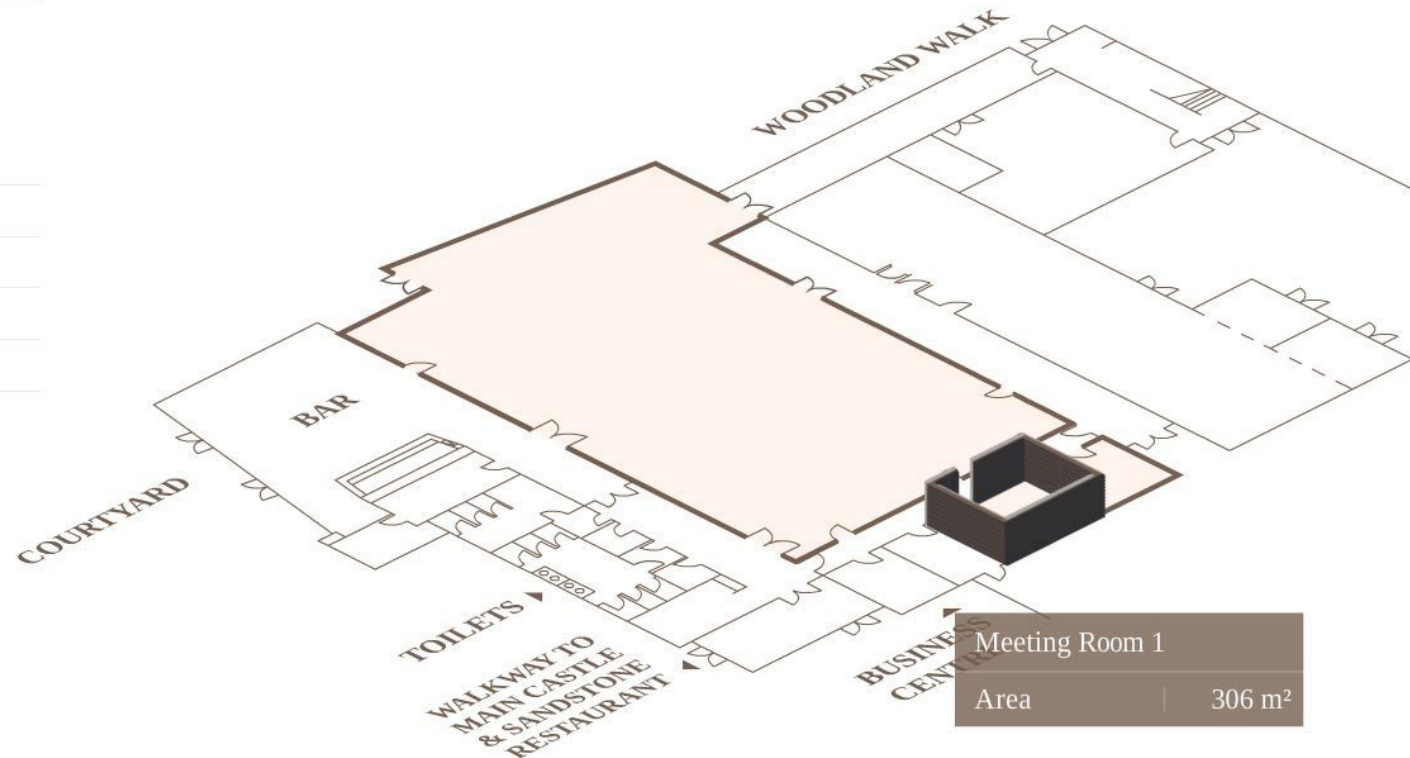

Displayed Room

Grand Ballroom 1

Grand Ballroom 2

Grand Ballroom 1+2

Meeting Room 1

Meeting Room 2

Grand Ballroom 1+2

Area | 153 m²

Meeting Room 1 - 306 m²

Theatre	U-Shape	Classroom	Open Hollow	Caberet	Boardroom
-	-	-	-	-	10

Displayed Room

Grand Ballroom 1

Grand Ballroom 2

Grand Ballroom 1+2

Meeting Room 1

Meeting Room 2

Meeting Room 2 - 52.5 m²

Theatre	U-Shape	Classroom	Open Hollow	Caberet	Boardroom
-	-	-	-	-	6

Displayed Room

Grand Ballroom 1

Grand Ballroom 2

Grand Ballroom 1+2

Meeting Room 1

Meeting Room 2

Meeting Room 2	
Area	52.5 m ²